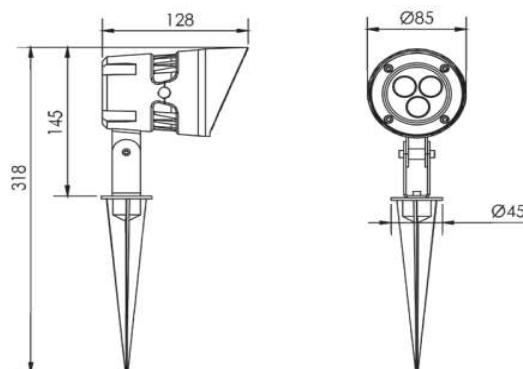

Sovitron Interior Pvt.Ltd.

Model Name

GOTHIC-1105S/DL-OSL-1105SB-3

Description

Flood light

Technical description

Image

Dimension

Dia=85mm
L=128mm
H=145mm

Frame

Aluminium Die-cast

Color Tempertaure

4000K

Power

6 W

Total Luminous Flux

390 lm

Efficacy

65 lm/W

IP rating

66

Beam angle

5,12.5, 20, 30, 45,
60,15X30,10X60Degree

Color Rendering

220-240 VAC

Standard Lifetime

L70 minimum at 50,000
burning hours

Dimension diagram

Remarks:-

Address: Plot #7 Saroorpur-Nangla Industrial Area,Ballabgarh-Sohna Road,Faridabad-121005

Email: info@sovitron.com